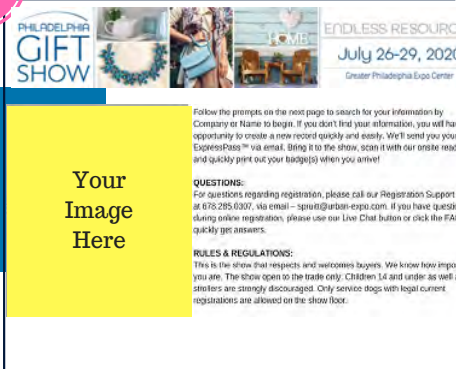

NEW! Official Registration Sponsor

PACKAGE DETAILS:

1

Your company banner and brand message will be on our registration landing page, top of key online registration pages *and* the final page of the registration will include a clickable banner taking the buyers to your website.