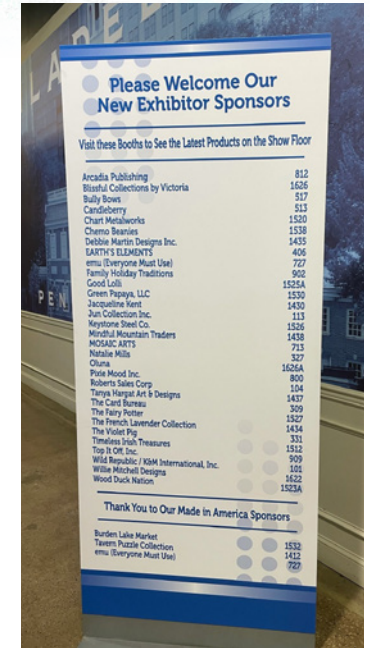

STAND ALONE BOARD

Visible through lobbies and on the main show floor aisles, these stand-alone boards provide the perfect opportunity for a quick brand impression for buyers.

Exhibitor provides print-ready artwork. Price does not include production/labor charges.

$300