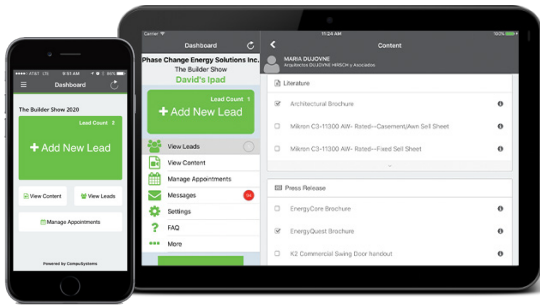

## The Easy Way to Collect Leads and Boost ROI

### CompuLEAD® App and Tablet

Develop high-quality sales leads and close more sales.

- Download app on your own phone or rent a tablet
- Capture leads at your booth, networking dinners or anywhere else
- Quickly qualify leads for fast follow-up
- Wireless printer available

### atEvent—Global Lead Retrieval Solution

A global lead retrieval solution you can use at all your events.

- Download app on your own phone or rent a tablet
- Drive prospect nurturing and sales conversions
- Transfer leads automatically to your CRM or Marketing Automation systems
- Obtain interaction history across all your events
- Scan badges and business cards

### Quick Comparison

	CompuLEAD	atEvent
Scan badges to collect lead data	✓	✓
Qualify and survey leads	✓	✓
View/edit leads from the device	✓	✓
Add notes to a lead	✓	✓
Real-time access to leads online	✓	✓
Use on multiple devices	✓	-
Send marketing materials to leads	✓	-
Transfer activations among devices	✓	-
Wireless printer option	✓	-
Auto Transfer leads into your CRM	-	✓
Scan business cards	-	✓
GDPR ready	✓	✓